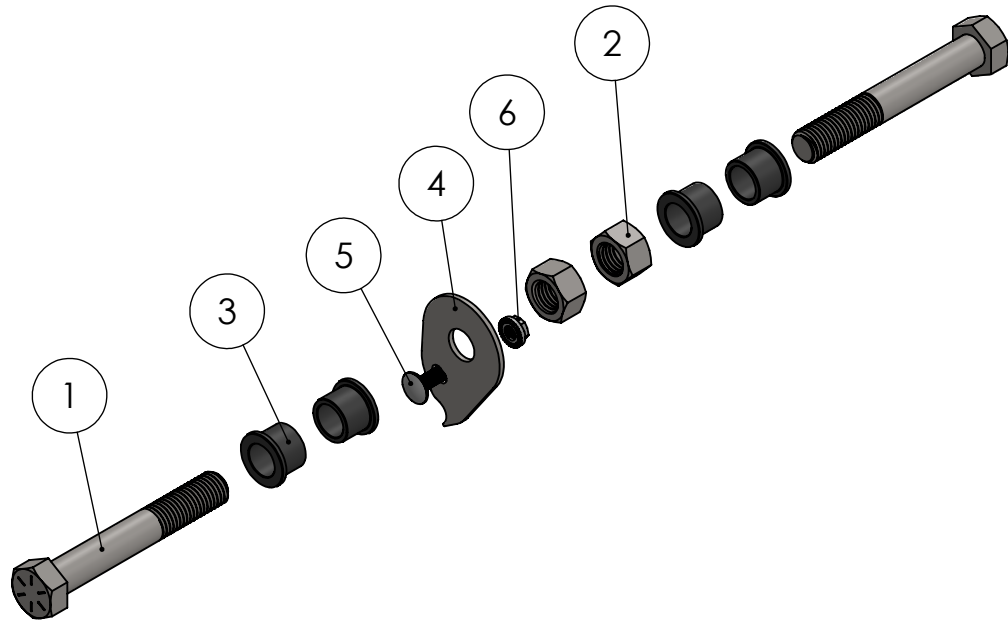

PARTS LIST - XG-HG3

CALL: (888) 902-2777 FOR INSTALLATION QUESTIONS OR EMAIL: INFO@EX-GUARD.COM

COMPATIBLE GUARDS

- Check <https://ex-guard.com/>

ITEM NO.	PART NUMBER	DESCRIPTION	QTY.
1	XG-001-75-10HHC500SS	3/4"-10 X 5" HEX HEAD CAPSCREW	2
2	XG-001-75-10HHNL5Z	3/4-10 HEX NUT PATCHED	2
3	XG-L03	HD COATED HINGE BUSHING	4
4	XG-07G3	XG G3 SA SUPPORT PLATE	1
5	XG-001-31-18CHC87SS	5/16"-18 X 7/8" CARRIAGE BOLT	1
6	XG-001-31-18SFHHNSS	5/16"-18 SERRATED FLANGE HEX NUT	1