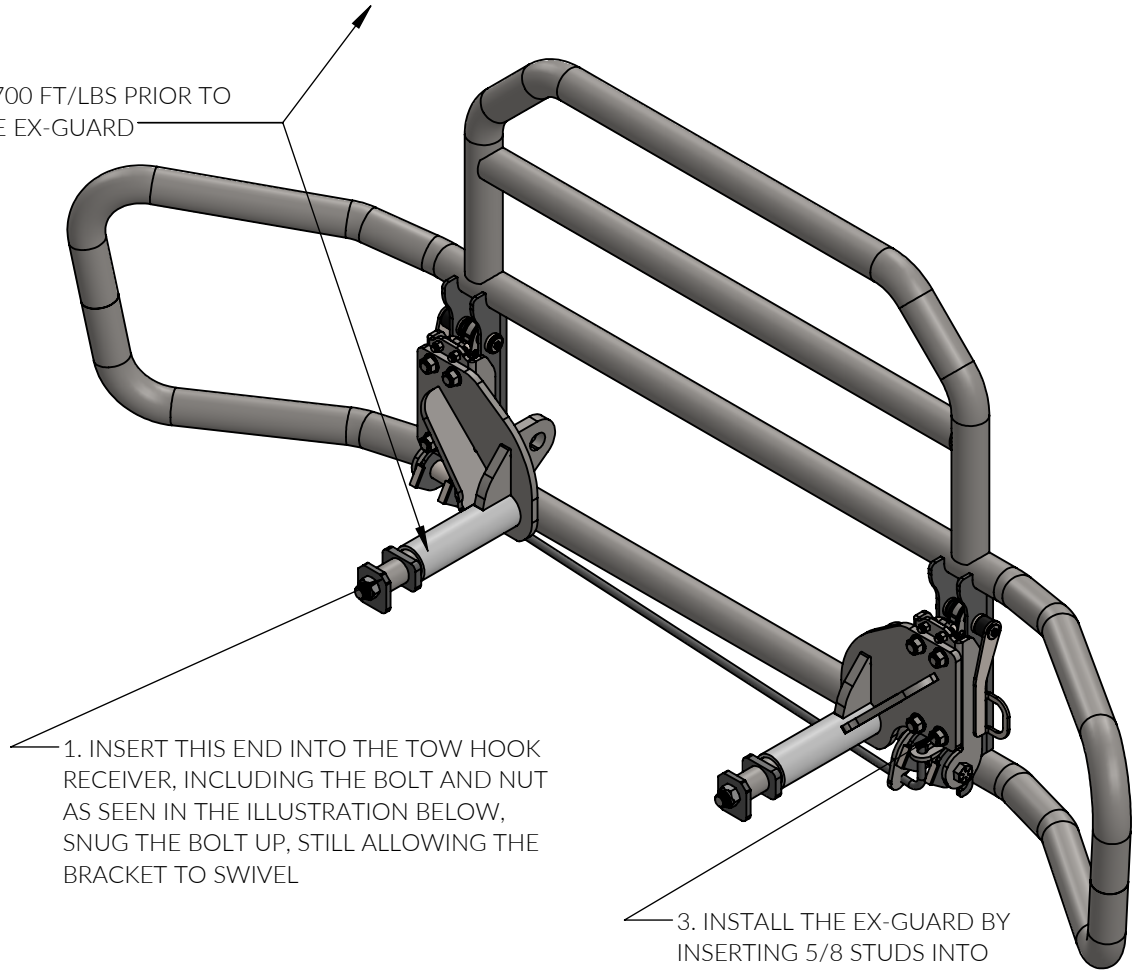

MOUNTING INSTRUCTIONS - XG-25ILTE MT

CALL: (888) 902-2777 FOR INSTALLATION QUESTIONS OR EMAIL: INFO@EX-GUARD.COM

TORQUE GUIDE

IF USING A 500FT/LB TORQUE WRENCH:

TIGHTEN TO 500FT/LBS THEN DO ADDITIONAL 1/2 TURN TIGHTEN

IF USING A 600 FT/LB TORQUE WRENCH:

TIGHTEN TO 600 FT/LBS THEN DO ADDITIONAL 1/4 TURN TIGHTEN

2. TORQUE TO 700 FT/LBS PRIOR TO INSTALLING THE EX-GUARD

1. INSERT THIS END INTO THE TOW HOOK RECEIVER, INCLUDING THE BOLT AND NUT AS SEEN IN THE ILLUSTRATION BELOW, SNUG THE BOLT UP, STILL ALLOWING THE BRACKET TO SWIVEL

3. INSTALL THE EX-GUARD BY INSERTING 5/8 STUDS INTO BRACKET SLOTS, INSTALL FLANGE NUTS TORQUE NUT TO 150 FT/LBS

FRONT VIEW

BACK SIDE OF RECEIVER

IMPORTANT!! Any Ex-Guard grille guard, bracket kit, or hardware must be used with corresponding Ex-Guard components. Use of any other product or brand with Ex-Guard products will immediately void the warranty provided by Ex-Guard Industries.