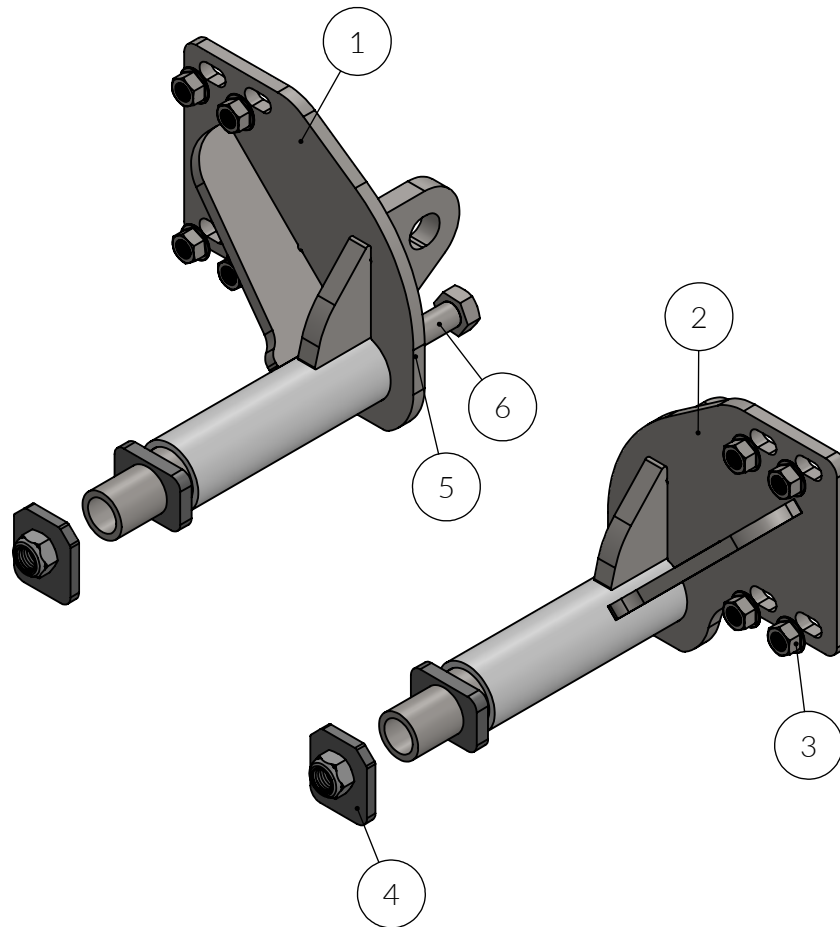

IF USING A 600 FT/LB TORQUE WRENCH:

TIGHTEN TO 600 FT/LBS THEN DO ADDITIONAL 1/4 TURN TIGHTEN

2. TORQUE TO 700 FT/LBS PRIOR TO INSTALLING THE EX-GUARD

1. INSERT THIS END INTO THE TOW HOOK RECEIVER, INCLUDING THE BOLT AND NUT AS SEEN IN THE ILLUSTRATION BELOW, SNUG THE BOLT UP, STILL ALLOWING THE BRACKET TO SWIVEL

3. INSTALL THE EX-GUARD BY INSERTING 5/8 STUDS INTO BRACKET SLOTS, INSTALL FLANGE NUTS TORQUE NUT TO 150 FT/LBS

FRONT VIEW

BACK SIDE OF RECEIVER

IMPORTANT!! Any Ex-Guard grille guard, bracket kit, or hardware must be used with corresponding Ex-Guard components. Use of any other product or brand with Ex-Guard products will immediately void the warranty provided by Ex-Guard Industries.

PARTS LIST - XG-25ILTE

BOLT KIT - XG-BRK14 & XG-BRK23

COMPATIBLE GUARDS

- Check <https://ex-guard.com/>

ITEM NO.	PART NUMBER	DESCRIPTION	QTY.
1	XG-25ILTE-BR10DR	MOUNTING BRACKET (DR)	1
2	XG-25ILTE-BR10PS	MOUNTING BRACKET (PS)	1
3	XG-001-62-11FHHNL5Z	5/8-11 FLANGE PATCH HEX NUT	8
4	XG-001-87-9FPHHNTL8ZC	FABRICATED WASHER & NUT COMBO	2
5	XG-001-87-SW8ZY	7/8" SAE WASHER	2
6	XG-001-87-9HHC5508ZY	7/8"-9 X 5 1/2" HEX HEAD CAPSCREW	2