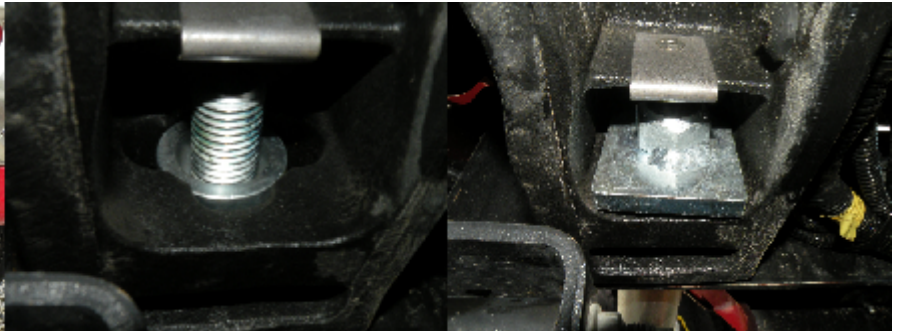

IF USING A 600 FT/LB TORQUE WRENCH:

TIGHTEN TO 600 FT/LBS THEN DO ADDITIONAL 1/4 TURN TIGHTEN

2. TORQUE TO 700 FT/LBS PRIOR TO INSTALLING THE EX-GUARD

1. INSERT THIS END INTO THE TOW HOOK RECEIVER, INCLUDING THE BOLT AND NUT AS SEEN IN THE ILLUSTRATION BELOW, SNUG THE BOLT UP, STILL ALLOWING THE BRACKET TO SWIVEL

3. INSTALL THE EX-GUARD BY INSERTING 5/8 STUDS INTO BRACKET SLOTS, INSTALL FLANGE NUTS TORQUE NUT TO 150 FT/LBS

FRONT VIEW

BACK SIDE OF RECEIVER

IMPORTANT!! Any Ex-Guard grille guard, bracket kit, or hardware must be used with corresponding Ex-Guard components. Use of any other product or brand with Ex-Guard products will immediately void the warranty provided by Ex-Guard Industries.