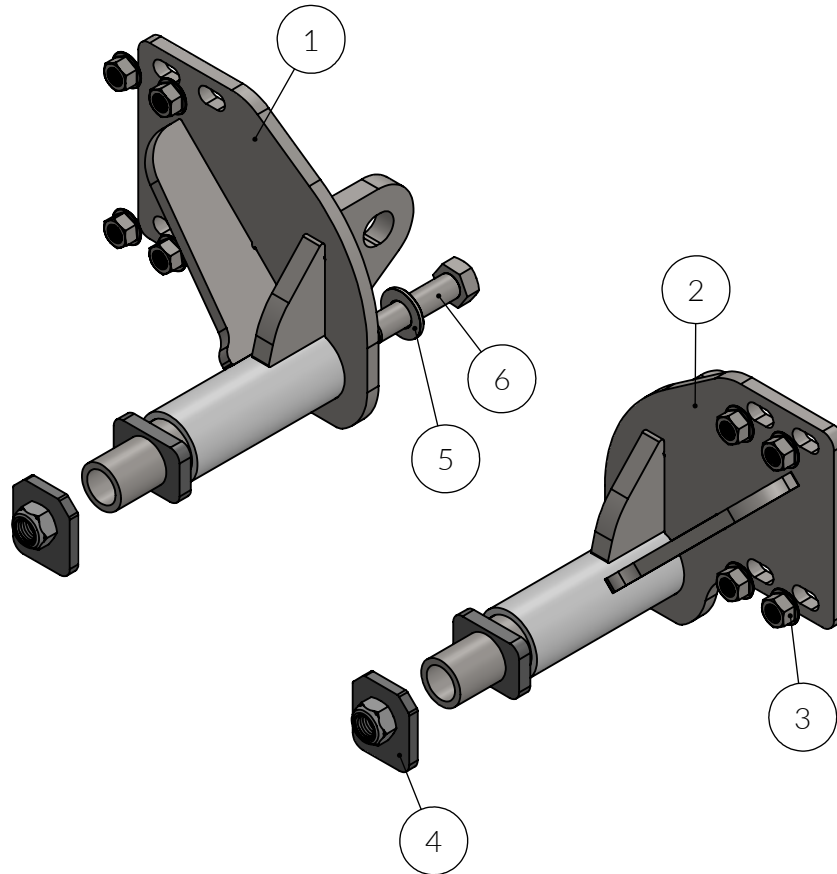

IF USING A 600 FT/LB TORQUE WRENCH:

TIGHTEN TO 600 FT/LBS THEN DO ADDITIONAL 1/4 TURN TIGHTEN

2. TORQUE TO 700 FT/LBS PRIOR TO INSTALLING THE EX-GUARD

1. INSERT THIS END INTO THE TOW HOOK RECEIVER, INCLUDING THE BOLT AND NUT AS SEEN IN THE ILLUSTRATION BELOW, SNUG THE BOLT UP, STILL ALLOWING THE BRACKET TO SWIVEL

3. INSTALL THE EX-GUARD BY INSERTING 5/8 STUDS INTO BRACKET SLOTS, INSTALL FLANGE NUTS TORQUE NUT TO 150 FT/LBS

FRONT VIEW

BACK SIDE OF RECEIVER

IMPORTANT!! Any Ex-Guard grille guard, bracket kit, or hardware must be used with corresponding Ex-Guard components. Use of any other product or brand with Ex-Guard products will immediately void the warranty provided by Ex-Guard Industries.

PARTS LIST - XG-25ILT

BOLT KIT - XG-BRK14 & XG-BRK23

COMPATIBLE GUARDS

- Check <https://ex-guard.com/>

ITEM NO.	PART NUMBER	DESCRIPTION	QTY.
1	XG-25ILT-BR10DR	MOUNTING BRACKET (DR)	1
2	XG-25ILT-BR10PS	MOUNTING BRACKET (PS)	1
3	XG-001-62-11FHHNL5Z	5/8-11 FLANGE PATCH HEX NUT	8
4	XG-001-87-9FPHHNTL8ZC	FABRICATED WASHER & NUT COMBO	2
5	XG-001-87-SW8ZY	7/8" SAE WASHER	2
6	XG-001-87-9HHC5508ZY	7/8"-9 X 5 1/2" HEX HEAD CAPSCREW	2