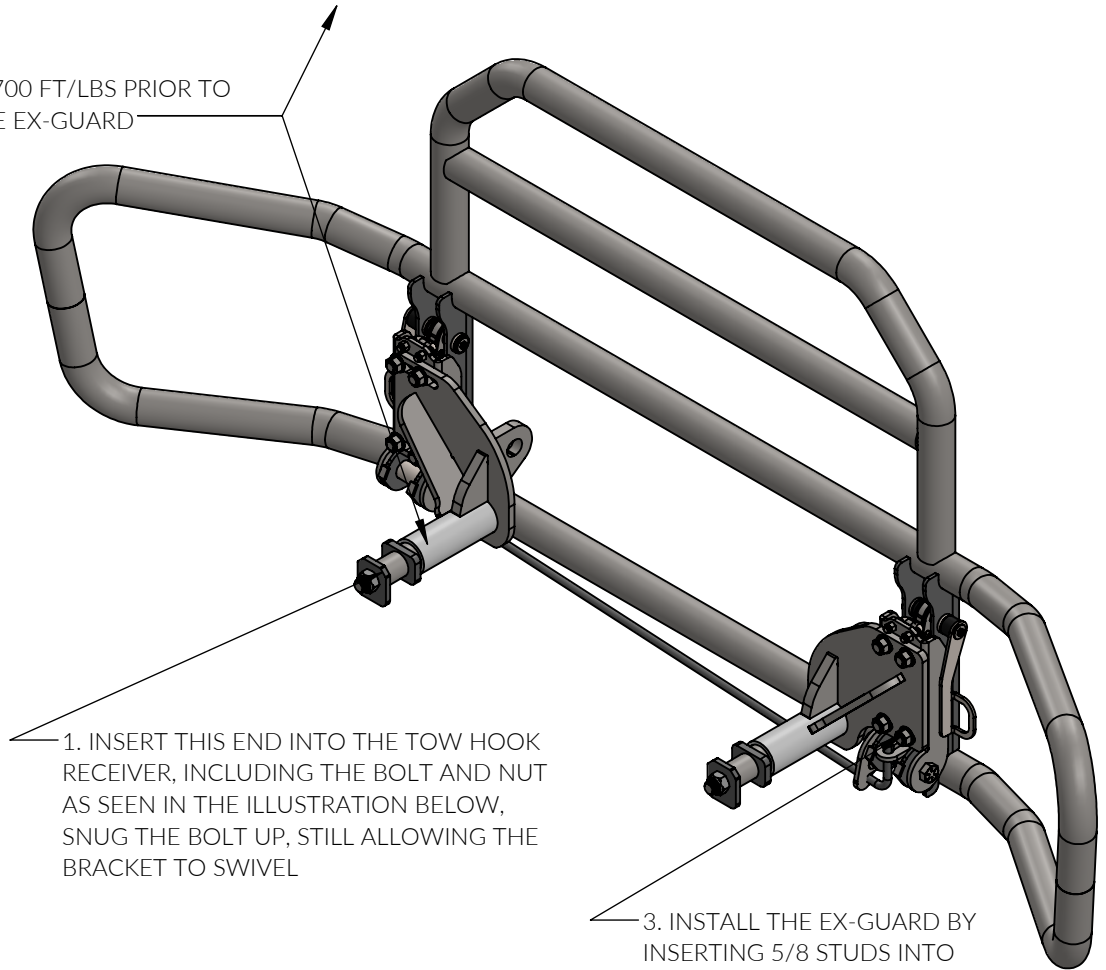

MOUNTING INSTRUCTIONS - XG-25ILT MT

CALL: (888) 902-2777 FOR INSTALLATION QUESTIONS OR EMAIL: INFO@EX-GUARD.COM

TORQUE GUIDE

IF USING A 500FT/LB TORQUE WRENCH:

TIGHTEN TO 500FT/LBS THEN DO ADDITIONAL 1/2 TURN TIGHTEN

IF USING A 600 FT/LB TORQUE WRENCH:

TIGHTEN TO 600 FT/LBS THEN DO ADDITIONAL 1/4 TURN TIGHTEN

2. TORQUE TO 700 FT/LBS PRIOR TO INSTALLING THE EX-GUARD

1. INSERT THIS END INTO THE TOW HOOK RECEIVER, INCLUDING THE BOLT AND NUT AS SEEN IN THE ILLUSTRATION BELOW, SNUG THE BOLT UP, STILL ALLOWING THE BRACKET TO SWIVEL

3. INSTALL THE EX-GUARD BY INSERTING 5/8 STUDS INTO BRACKET SLOTS, INSTALL FLANGE NUTS TORQUE NUT TO 150 FT/LBS

FRONT VIEW

BACK SIDE OF RECEIVER

IMPORTANT!! Any Ex-Guard grille guard, bracket kit, or hardware must be used with corresponding Ex-Guard components. Use of any other product or brand with Ex-Guard products will immediately void the warranty provided by Ex-Guard Industries.