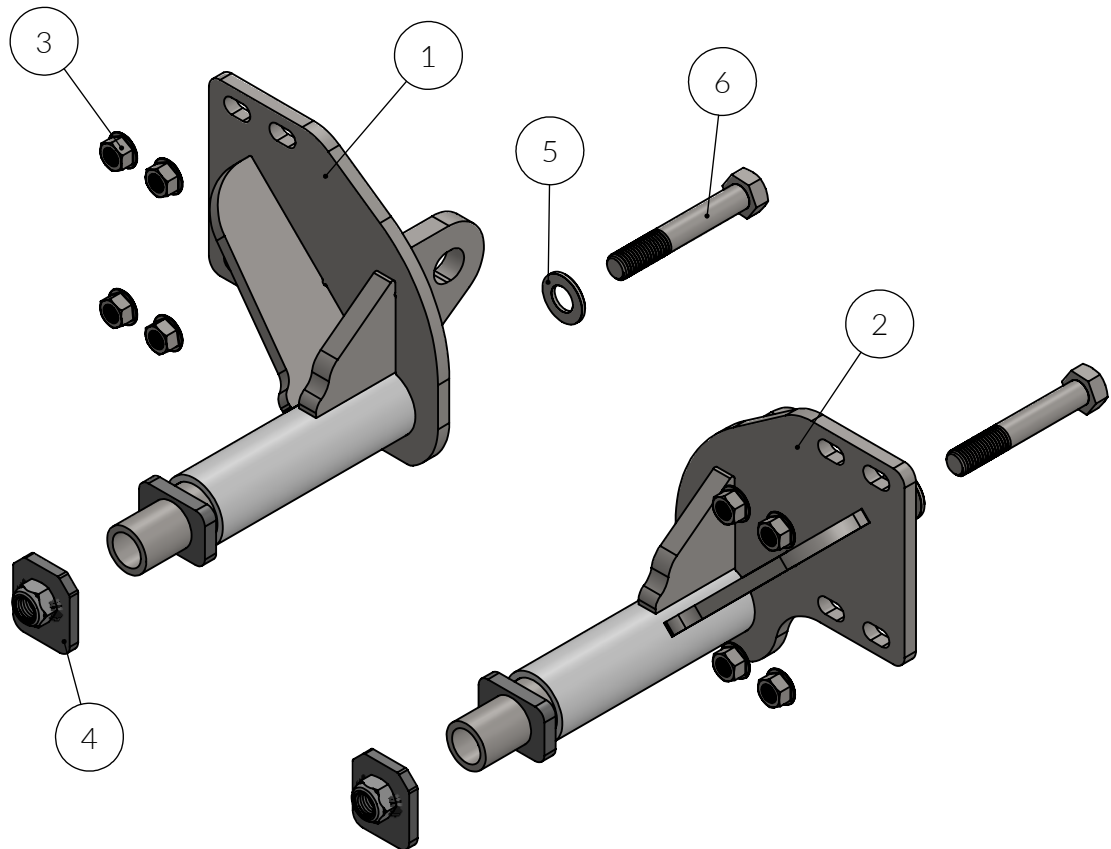

PARTS LIST - XG-24ILTE

BOLT KIT - XG-24ILT-BK

COMPATIBLE GUARDS

- Check <https://ex-guard.com/>

CALL: (888) 902-2777 FOR INSTALLATION QUESTIONS OR EMAIL: INFO@EX-GUARD.COM