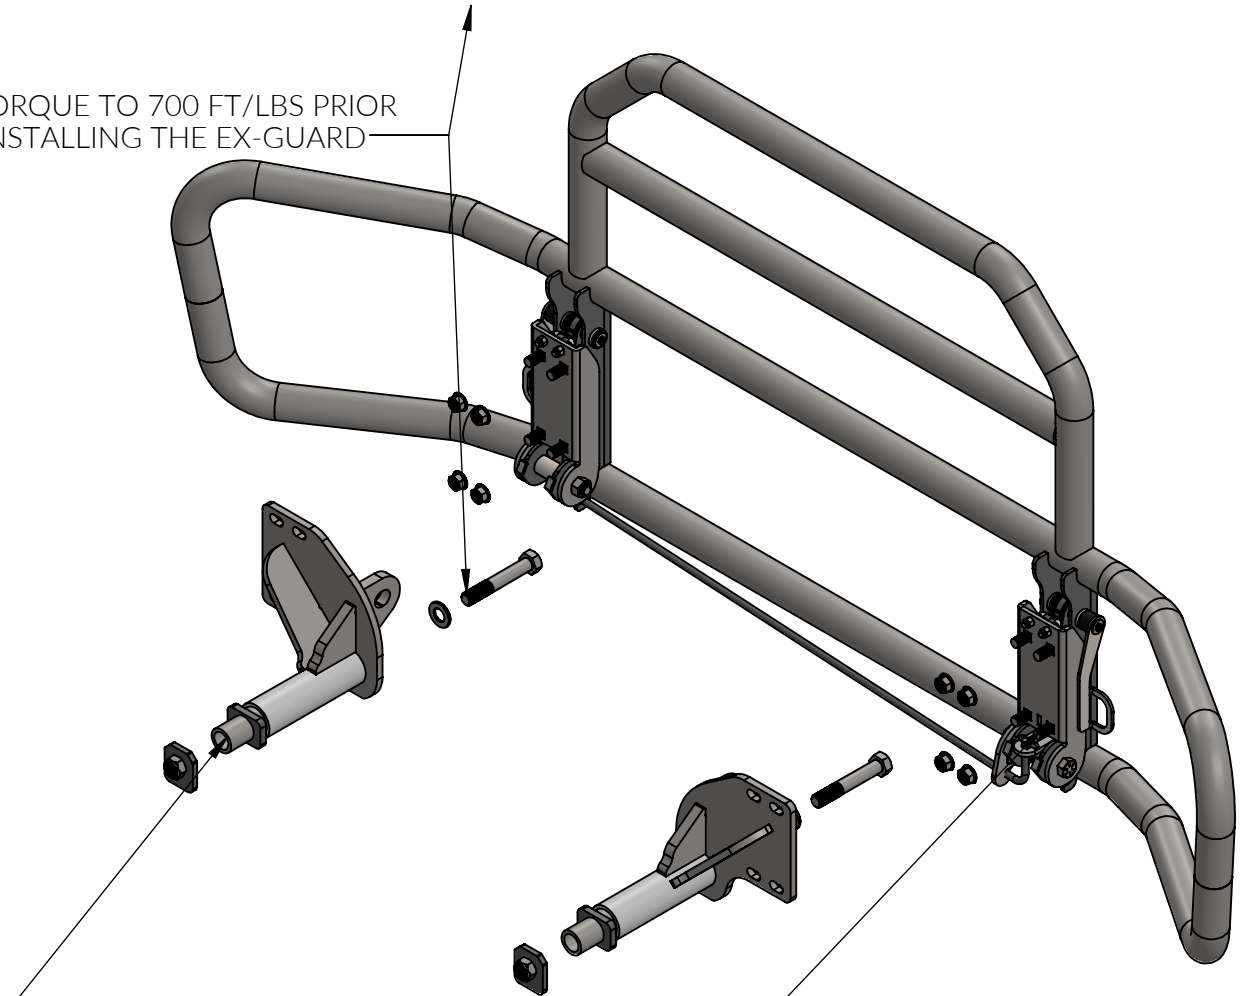

MOUNTING INSTRUCTIONS - XG-24ILTE MT

CALL: (888) 902-2777 FOR INSTALLATION QUESTIONS OR EMAIL: INFO@EX-GUARD.COM

TORQUE GUIDE

IF USING A 500FT/LB TORQUE WRENCH:

TIGHTEN TO 500FT/LBS THEN DO ADDITIONAL 1/2 TURN TIGHTEN

IF USING A 600 FT/LB TORQUE WRENCH:

TIGHTEN TO 600 FT/LBS THEN DO ADDITIONAL 1/4 TURN TIGHTEN

(2) TORQUE TO 700 FT/LBS PRIOR TO INSTALLING THE EX-GUARD

(1) INSERT THIS END INTO THE TOW HOOK RECEIVER, INCLUDING THE BOLT AND NUT AS SEEN IN THE ILLUSTRATION BELOW, SNUG THE BOLT UP, STILL ALLOWING THE BRACKET TO SWIVEL

(3) INSTALL THE EX-GUARD BY INSERTING 5/8 STUDS INTO BRACKET SLOTS, INSTALL FLANGE NUTS TORQUE NUT TO 150 FT/LBS

EX-GUARD[®]
SAFE | SMART | STRONG

IMPORTANT!! Any Ex-Guard grille guard, bracket kit, or hardware must be used with corresponding Ex-Guard components. Use of any other product or brand with Ex-Guard products will immediately void the warranty provided by Ex-Guard Industries.