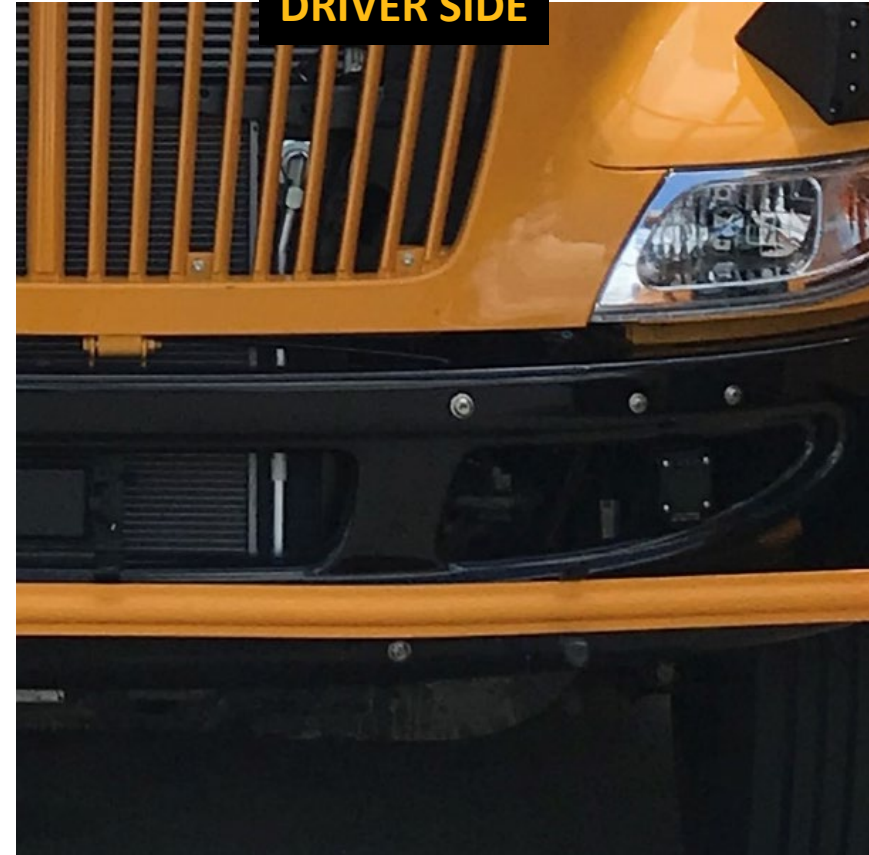

DRIVER SIDE