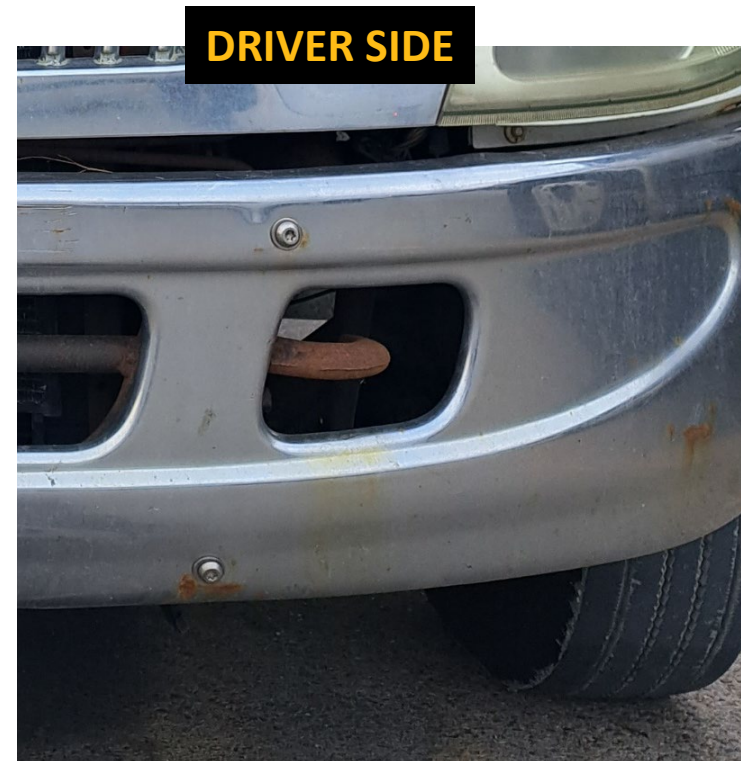

# XG-06INT4/XG-06INT4E

Both tow hook mount plates hidden behind bumper.  
Use **XG-06INT4E** if bumper protrudes 2" beyond hood

# XG-08IDSM/ XG-08IDSME

Passenger side tow hook completely exposed in breather area;  
driver side tow hook mount plate hidden behind bumper  
Use **XG-08IDSME** if bumper protrudes 2" beyond hood

**PASSENGER SIDE**

**DRIVER SIDE**