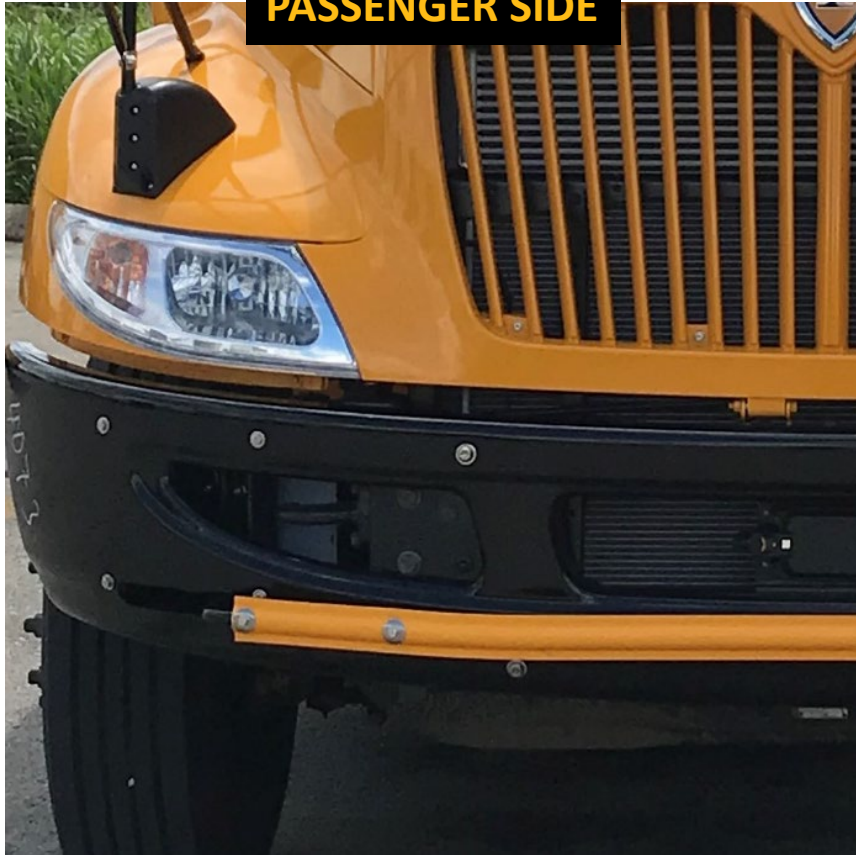

# XG-06INT4/XG-06INT4E

Both tow hook mount plates hidden behind bumper.  
Use **XG-06INT4E** if bumper protrudes 2" beyond hood

# XG-08IDSM/ XG-08IDSME

Passenger side tow hook completely exposed in breather area;  
driver side tow hook mount plate hidden behind bumper  
Use **XG-08IDSME** if bumper protrudes 2" beyond hood

**PASSENGER SIDE**