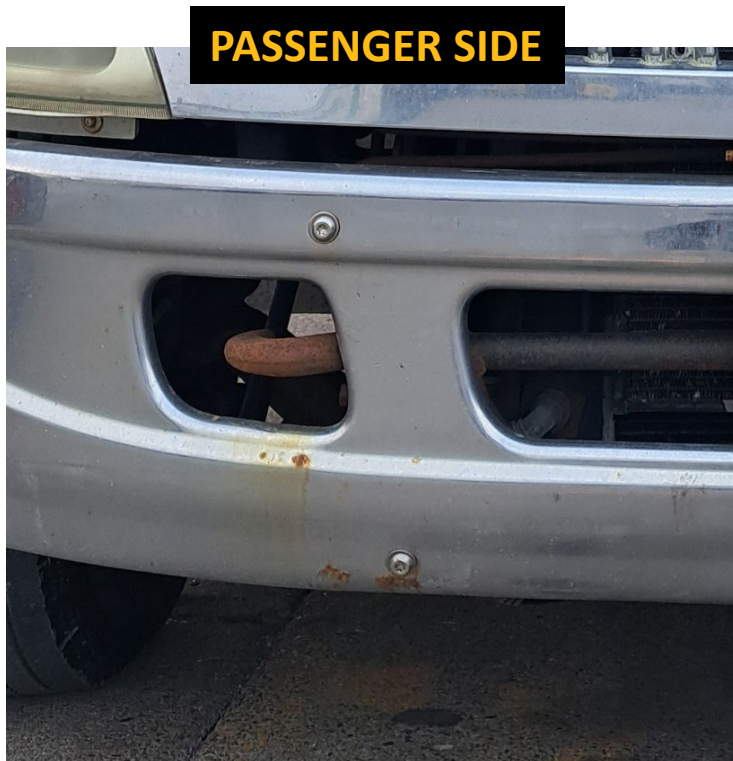

# XG-06INT4/XG-06INT4E

Both tow hook mount plates hidden behind bumper.  
Use **XG-06INT4E** if bumper protrudes 2" beyond hood

# XG-08IDSM/ XG-08IDSME

Passenger side tow hook completely exposed in breather area;  
driver side tow hook mount plate hidden behind bumper  
Use **XG-08IDSME** if bumper protrudes 2" beyond hood

**PASSENGER SIDE**