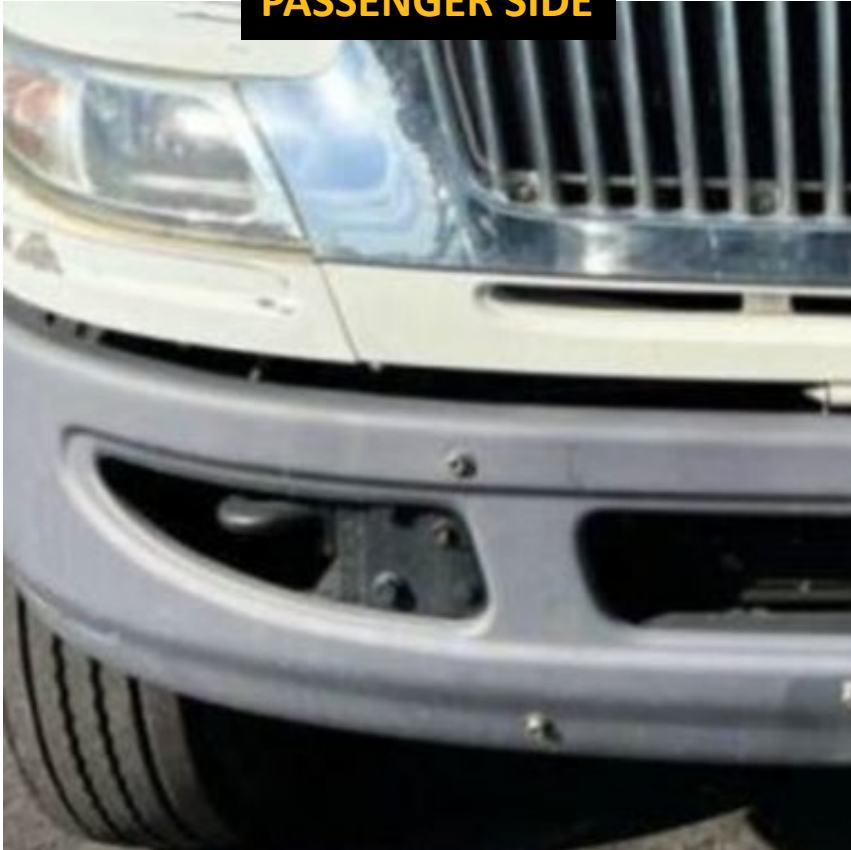

XG-08IDSL/ XG-08IDSLE

Both tow hooks completely exposed in breather area
Use **XG-08IDSME** if bumper protrudes 2" beyond hood

PASSENGER SIDE