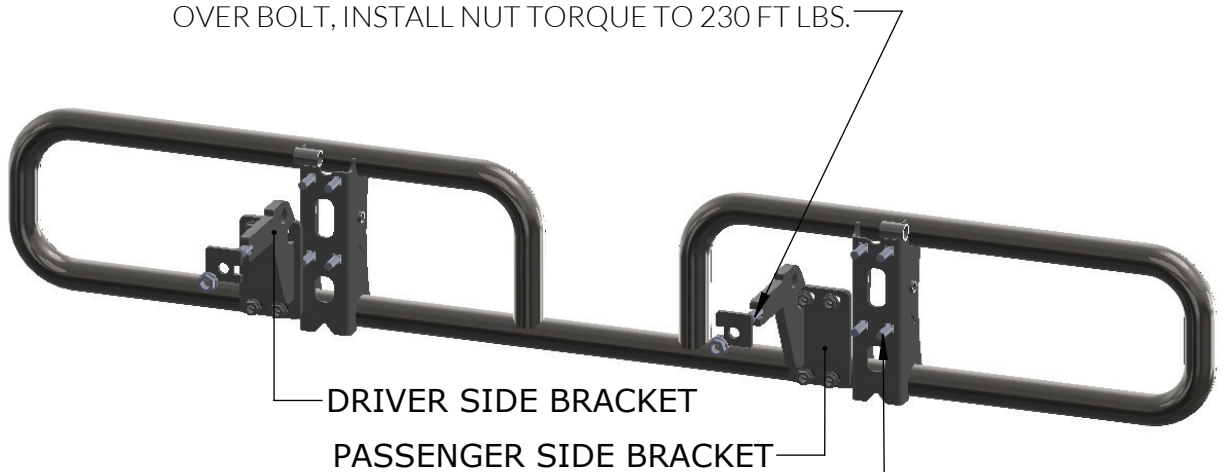

MOUNTING INSTRUCTIONS - XG-16KW9 MT INS

KENWORTH W900B

CALL: (888) 902-2777 FOR INSTALLATION QUESTIONS OR EMAIL: INFO@EX-GUARD.COM

(1) INSERT THIS END INTO THE TOWHOOK RECEIVER, AS SEEN BELOW. PUT WASHER OVER BOLT, INSTALL NUT TORQUE TO 230 FT LBS.

(2) INSTALL THE EX-GUARD BY INSERTING THE 5/8" STUDS INTO THE BRACKET SLOTS, INSTALL FLANGE NUTS, TORQUE TO 150 FT LBS.

IMPORTANT!! Any Ex-Guard grille guard, bracket kit, or hardware must be used with corresponding Ex-Guard components. Use of any other product or brand with Ex-Guard products will immediately void the warranty provided by Ex-Guard Industries.