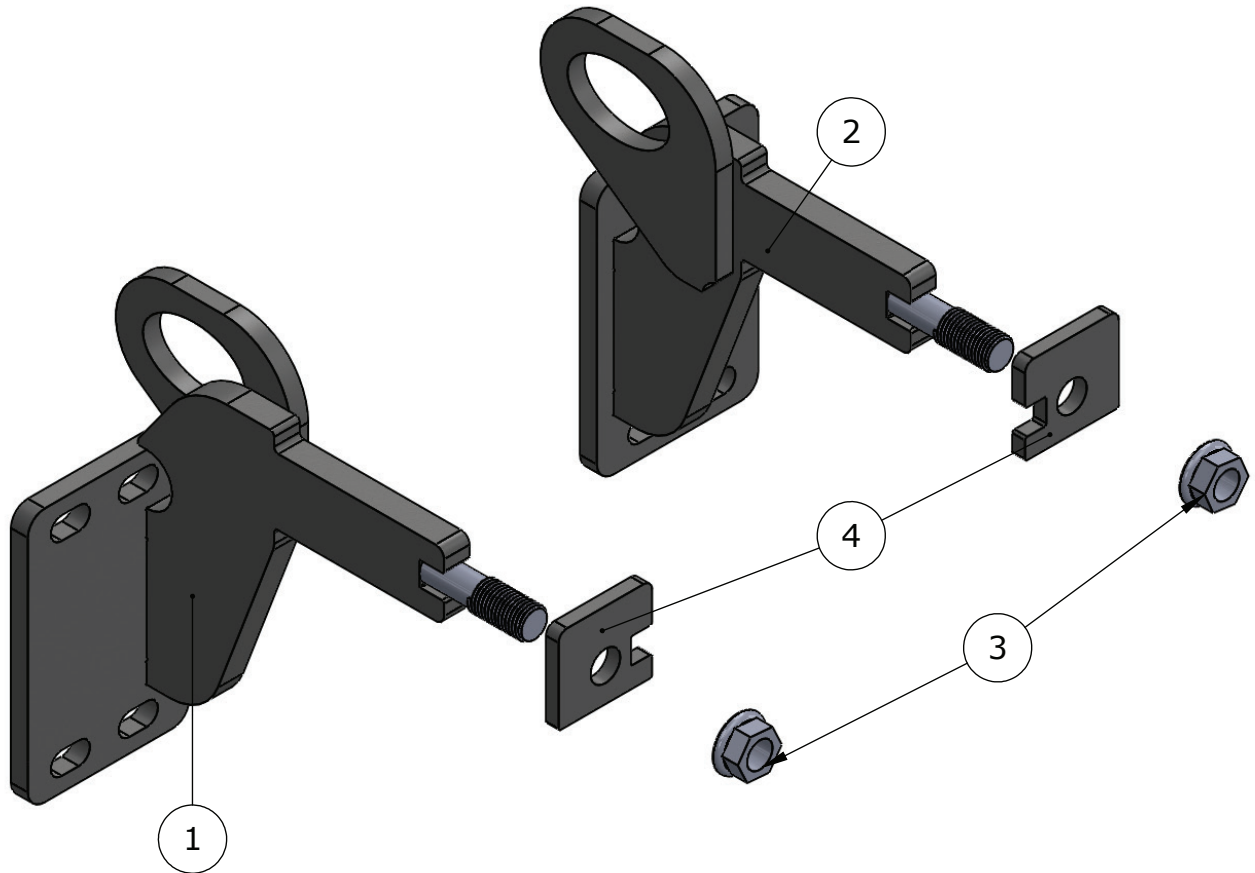

CALL: (888) 902-2777 FOR INSTALLATION QUESTIONS OR EMAIL: INFO@EX-GUARD.COM

PARTS LIST - XG-16KW9

BOLT KIT - XG-BRK9

COMPATIBLE GUARDS

- XG-B100, XG-125, XG-150, XG-195
- LT-325, LT-350
- HD-400, HD-425, HD-450, HD-495

| ITEM NO. | PART NUMBER | DESCRIPTION | QTY. |
|----------|-----------------|-------------------------------------------------|------|
| 1 | XG-16KW9-BR10DR | DRIVER SIDE BRACKET | 1 |
| 2 | XG-16KW9-BR10PS | PASSENGER SIDE BRACKET | 1 |
| 3 | XG-001-75CNUF0Z | 3/4-10 AUTOMATION FLG LN GR8 ZINC WITH TOP COAT | 2 |
| 4 | XG-16KW9-BR04 | SQUARE WASHER | 2 |

MOUNTING INSTRUCTIONS - XG-16KW9 MT INS

KENWORTH W900B

CALL: (888) 902-2777 FOR INSTALLATION QUESTIONS OR EMAIL: INFO@EX-GUARD.COM

(1) INSERT THIS END INTO THE TOWHOOK RECEIVER, AS SEEN BELOW. PUT WASHER OVER BOLT, INSTALL NUT TORQUE TO 230 FT LBS.