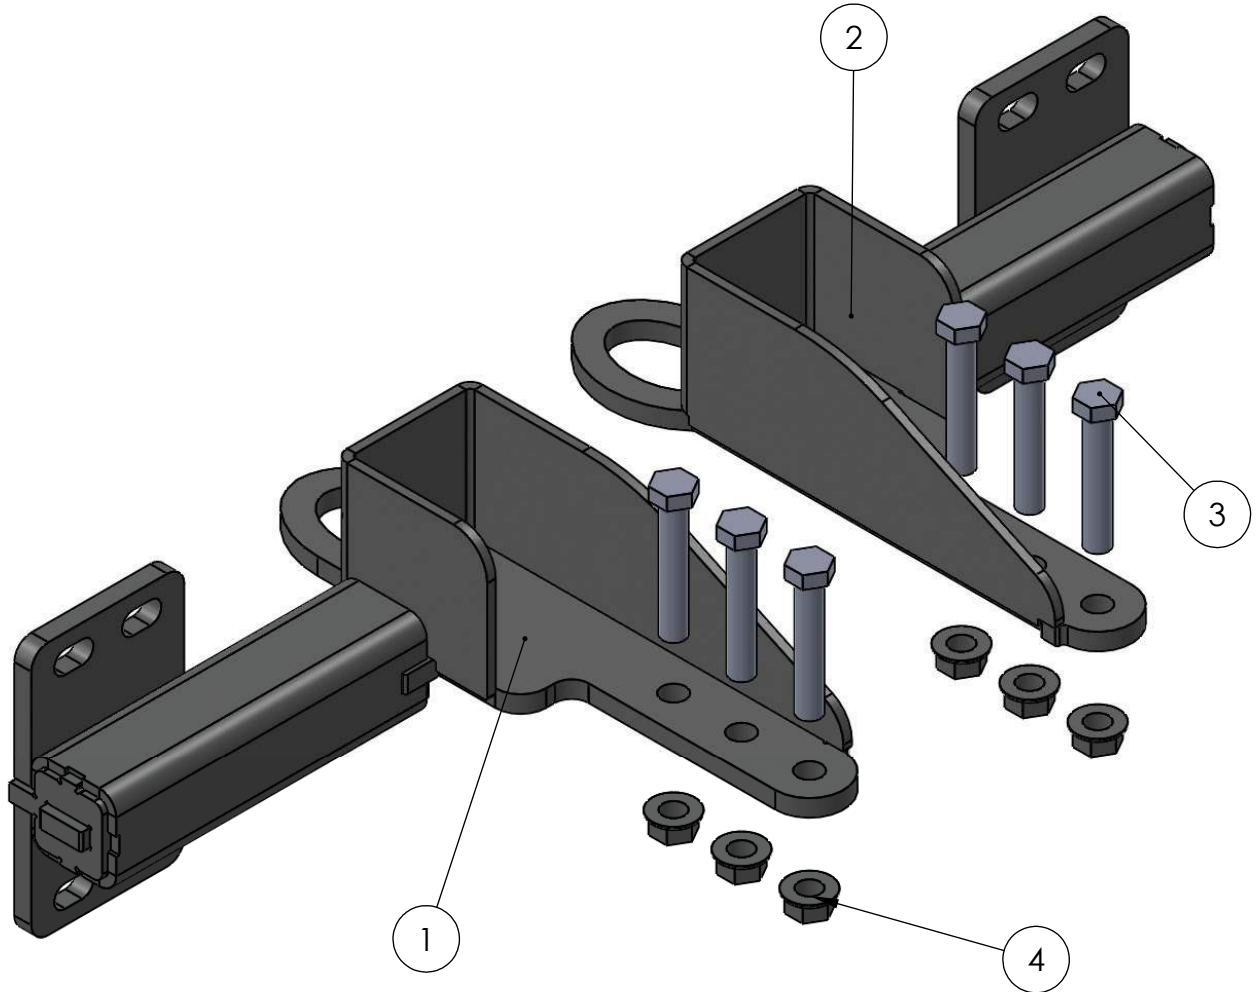

CALL: (888) 902-2777 FOR INSTALLATION QUESTIONS OR EMAIL: INFO@EX-GUARD.COM

PARTS LIST - XG-10FCOR

BOLT KIT - XG-BRK8 (x2)

COMPATIBLE GUARDS

- XG-B200, XG-225, XG-250

| ITEM NO. | PART NUMBER | DESCRIPTION | QTY. |
|----------|----------------------|--------------------------------|------|
| 1 | XG-10FCOR-BR10DR | MOUNTING BRACKET (LHS) | 1 |
| 2 | XG-10FCOR-BR10PS | MOUNTING BRACKET (RHS) | 1 |
| 3 | XG-001-62C350HCS8Y | 5/8-11X3 1/2 Hex CapGR8 Z&Y | 6 |
| 4 | XG-001-62CNWF0Z_HARD | 5/8-11 Serr FlangeLn Hard ZINC | 6 |

(1) INSTALL EX-GUARD BY:
INSERTING STUDS INTO
MOUNTING BRACKET SLOTS
AND TORQUE TO 150 FT/LBS

(1) LOCATE FRONT TOW HOOKS
AND REMOVE, INSTALL BRACKETS
AS SHOWN USING BOLTS SUPPLIED
TORQUE TO 150 FT/LBS

IMPORTANT!! Any Ex-Guard grille guard, bracket kit, or hardware must be used with corresponding Ex-Guard components. Use of any other product or brand with Ex-Guard products will immediately void the warranty provided by Ex-Guard Industries.