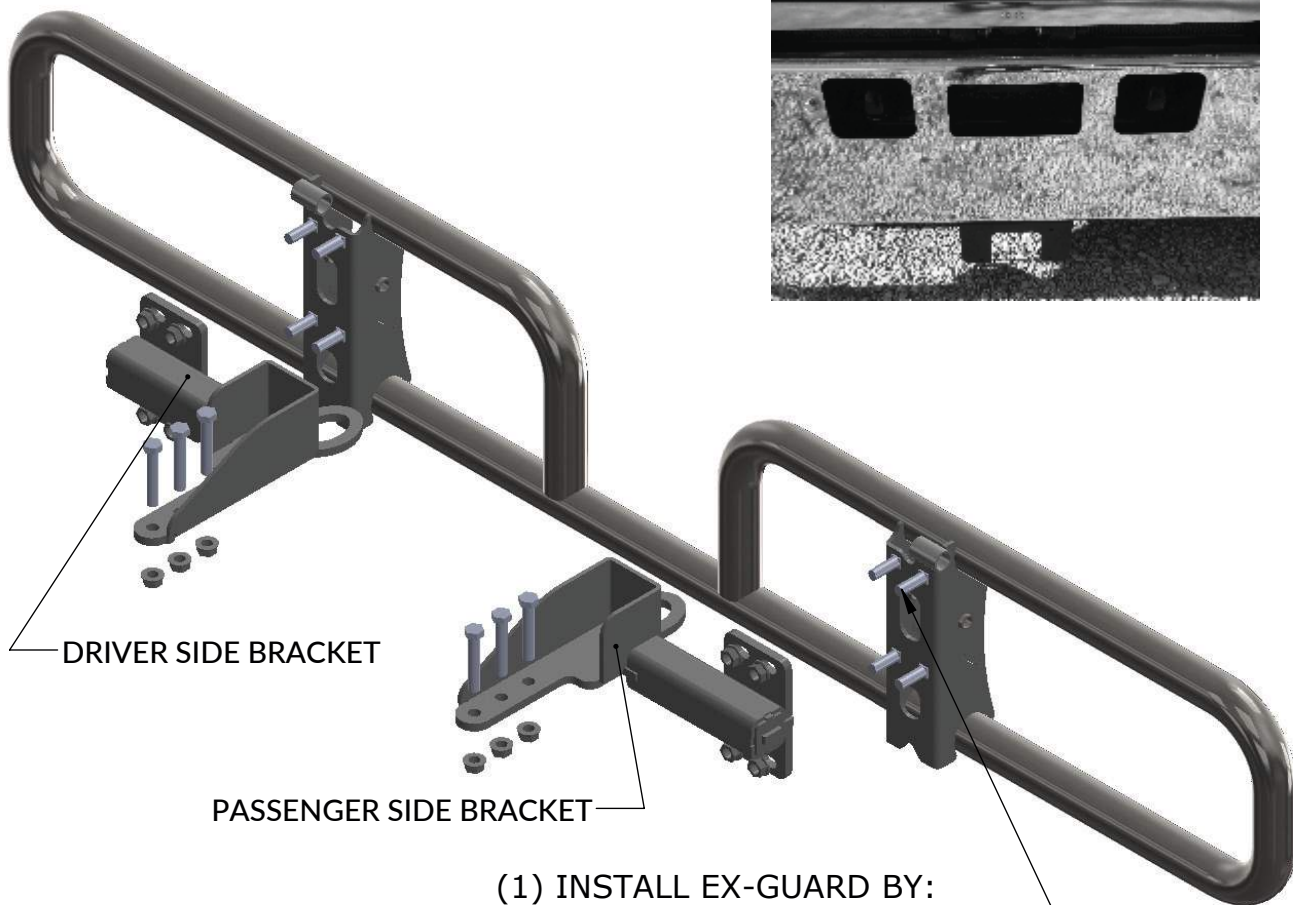

MOUNTING INSTRUCTIONS - XG-10FCOR MT

FREIGHTLINER CORONADO SET FORWARD AXLE
2010 - CURRENT

CALL: (888) 902-2777 FOR INSTALLATION QUESTIONS OR EMAIL: INFO@EX-GUARD.COM

DRIVER SIDE BRACKET

PASSENGER SIDE BRACKET

(1) INSTALL EX-GUARD BY:
INSERTING STUDS INTO
MOUNTING BRACKET SLOTS
AND TORQUE TO 150 FT/LBS