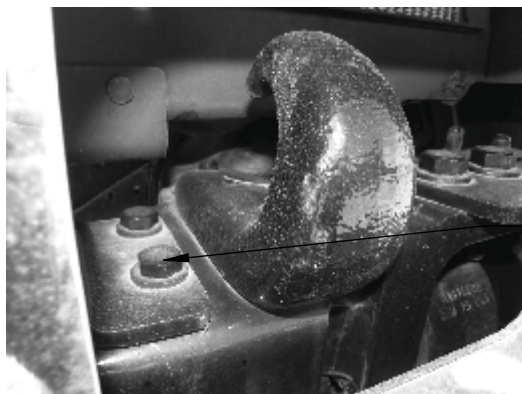

MOUNTING INSTRUCTIONS - XG-10FCOR MT

FREIGHTLINER CORONADO SET FORWARD AXLE
2010 - CURRENT

CALL: (888) 902-2777 FOR INSTALLATION QUESTIONS OR EMAIL: INFO@EX-GUARD.COM

FRONT VIEW

DRIVER SIDE BRACKET

PASSENGER SIDE BRACKET

(1) INSTALL EX-GUARD BY:
INSERTING STUDS INTO
MOUNTING BRACKET SLOTS
AND TORQUE TO 150 FT/LBS

(1) LOCATE FRONT TOW HOOKS
AND REMOVE, INSTALL BRACKETS
AS SHOWN USING BOLTS SUPPLIED
TORQUE TO 150 FT/LBS

IMPORTANT!! Any Ex-Guard grille guard, bracket kit, or hardware must be used with corresponding Ex-Guard components. Use of any other product or brand with Ex-Guard products will immediately void the warranty provided by Ex-Guard Industries.