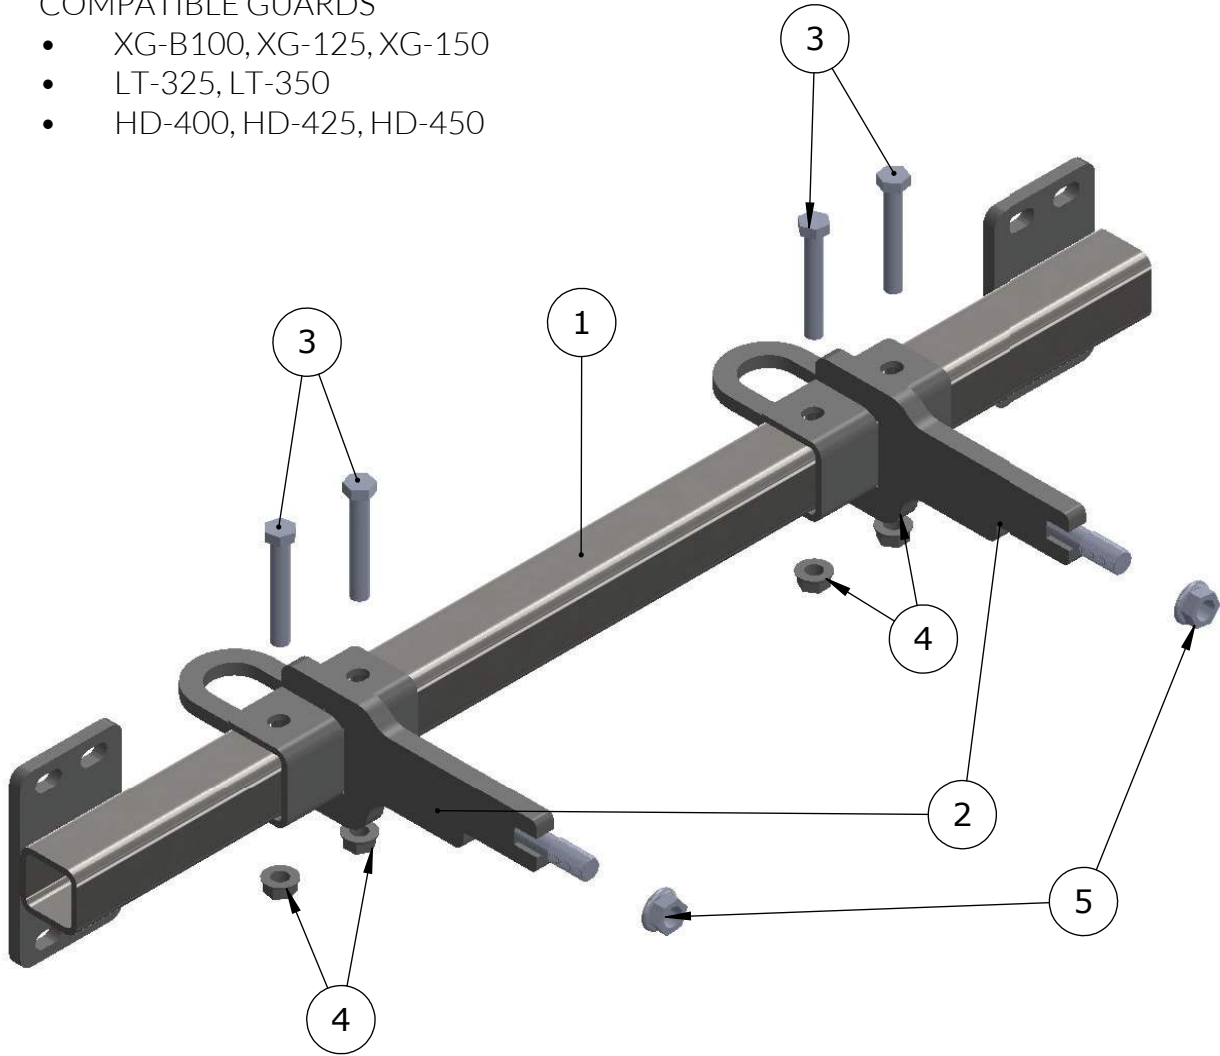

CALL: (888) 902-2777 FOR INSTALLATION QUESTIONS OR EMAIL: INFO@EX-GUARD.COM

PARTS LIST - XG-06P3

BOLT KIT - XG-BRK7 & XG-BRK9

COMPATIBLE GUARDS

- XG-B100, XG-125, XG-150
- LT-325, LT-350
- HD-400, HD-425, HD-450

ITEM NO.	PART NUMBER	DESCRIPTION	QTY.
1	XG-06P3-BR09	XG-06PS SUB-ASSY	1
2	XG-06P3-BR08	XG-06PS SUB-ASSY BRACKET	2
3	XG-001-62C400HCS8Y	5/8-11X4 Hex CapGR8 Z&Y	4
4	XG-001-62CNWF0Z_HARD	5/8-11 Serr FlangeLn Hard ZINC	4
5	XG-001-75CNUF0Z	3/4-10 AUTOMATION FLG LN GR8 ZINC WITH TOP COAT	2