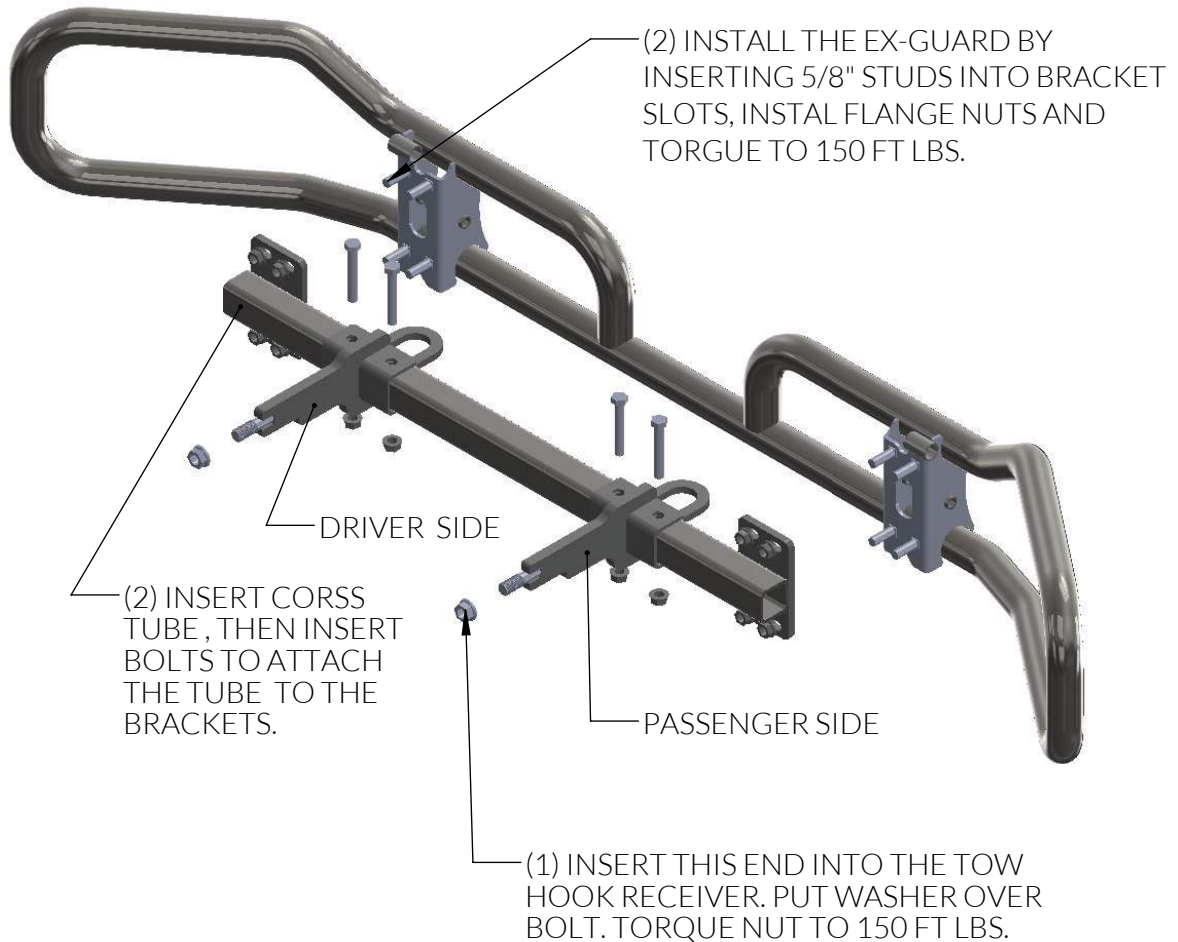

MOUNTING INSTRUCTIONS - XG-06P3 MTS INS

PETERBILT 325 SERIES , 330 SERIES, 377 SERIES, 382 SERIES ('06)

CALL: (888) 902-2777 FOR INSTALLATION QUESTIONS OR EMAIL: INFO@EX-GUARD.COM

IMPORTANT!! Any Ex-Guard grille guard, bracket kit, or hardware must be used with corresponding Ex-Guard components. Use of any other product or brand with Ex-Guard products will immediately void the warranty provided by Ex-Guard Industries.