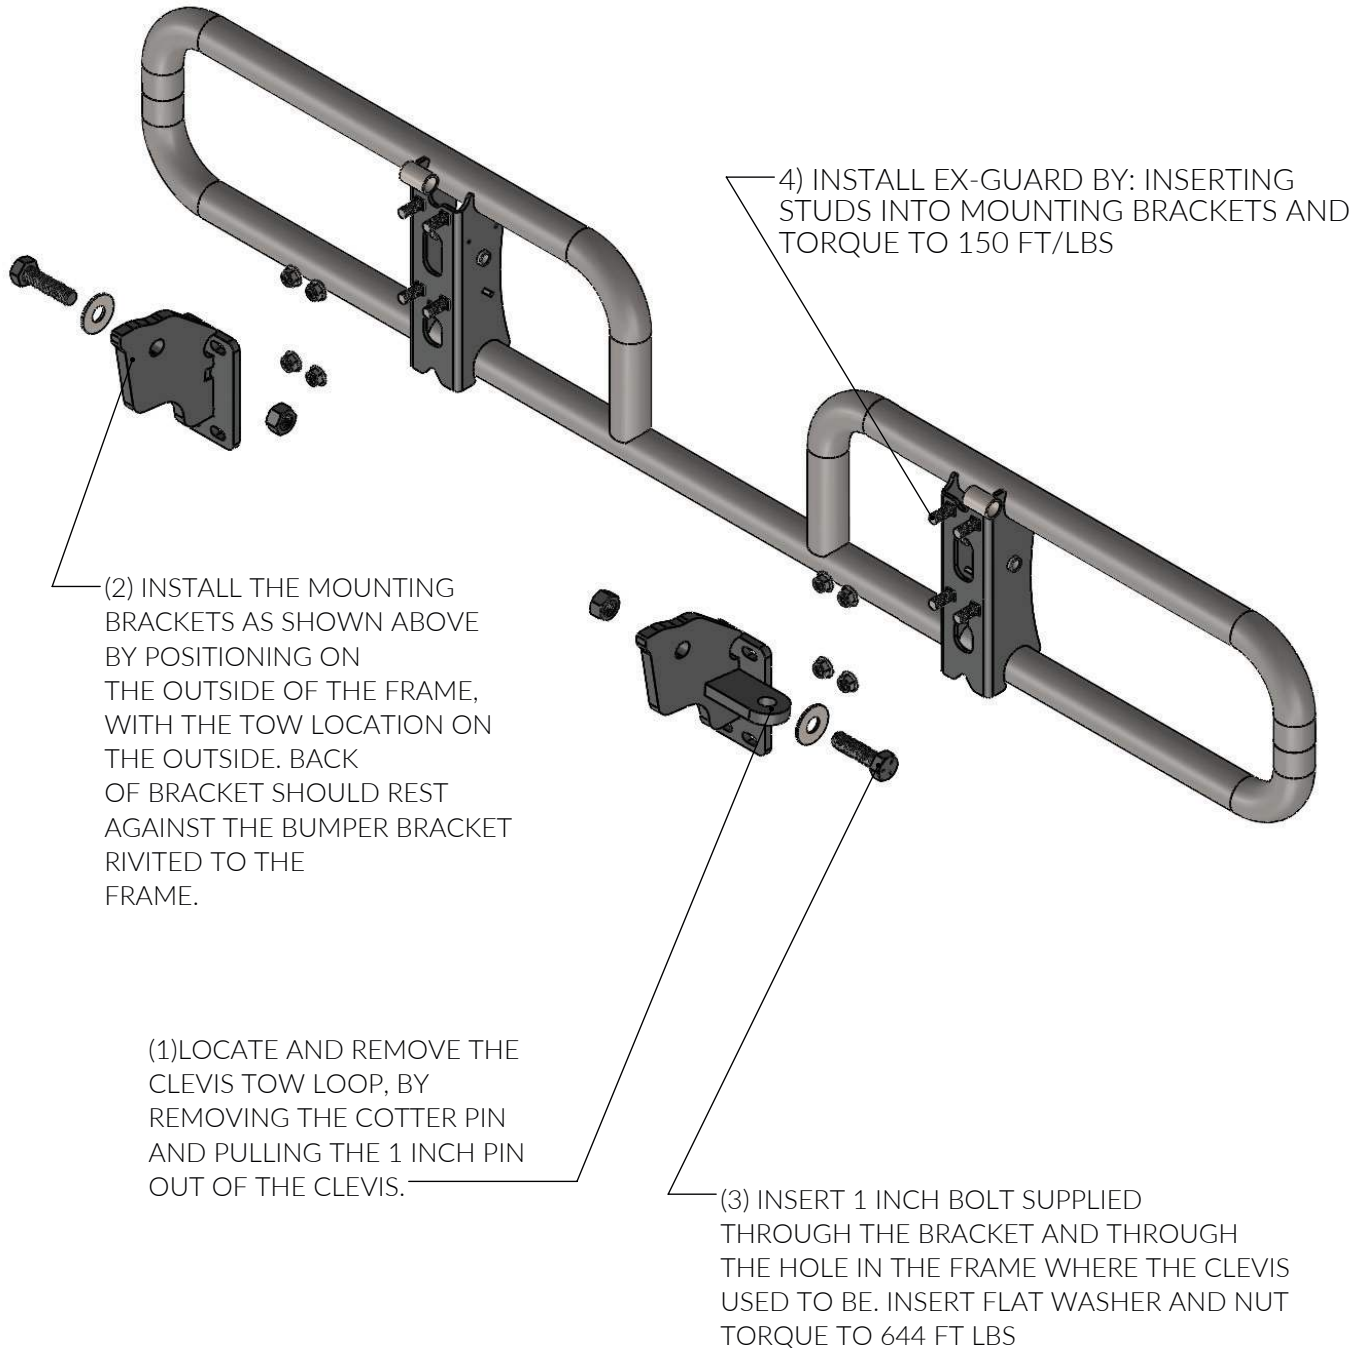

MOUNTING INSTRUCTIONS - XG-04MH MT INS

CALL: (888) 902-2777 FOR INSTALLATION QUESTIONS OR EMAIL: INFO@EX-GUARD.COM

IMPORTANT!! Any Ex-Guard grille guard, bracket kit, or hardware must be used with corresponding Ex-Guard components. Use of any other product or brand with Ex-Guard products will immediately void the warranty provided by Ex-Guard Industries.