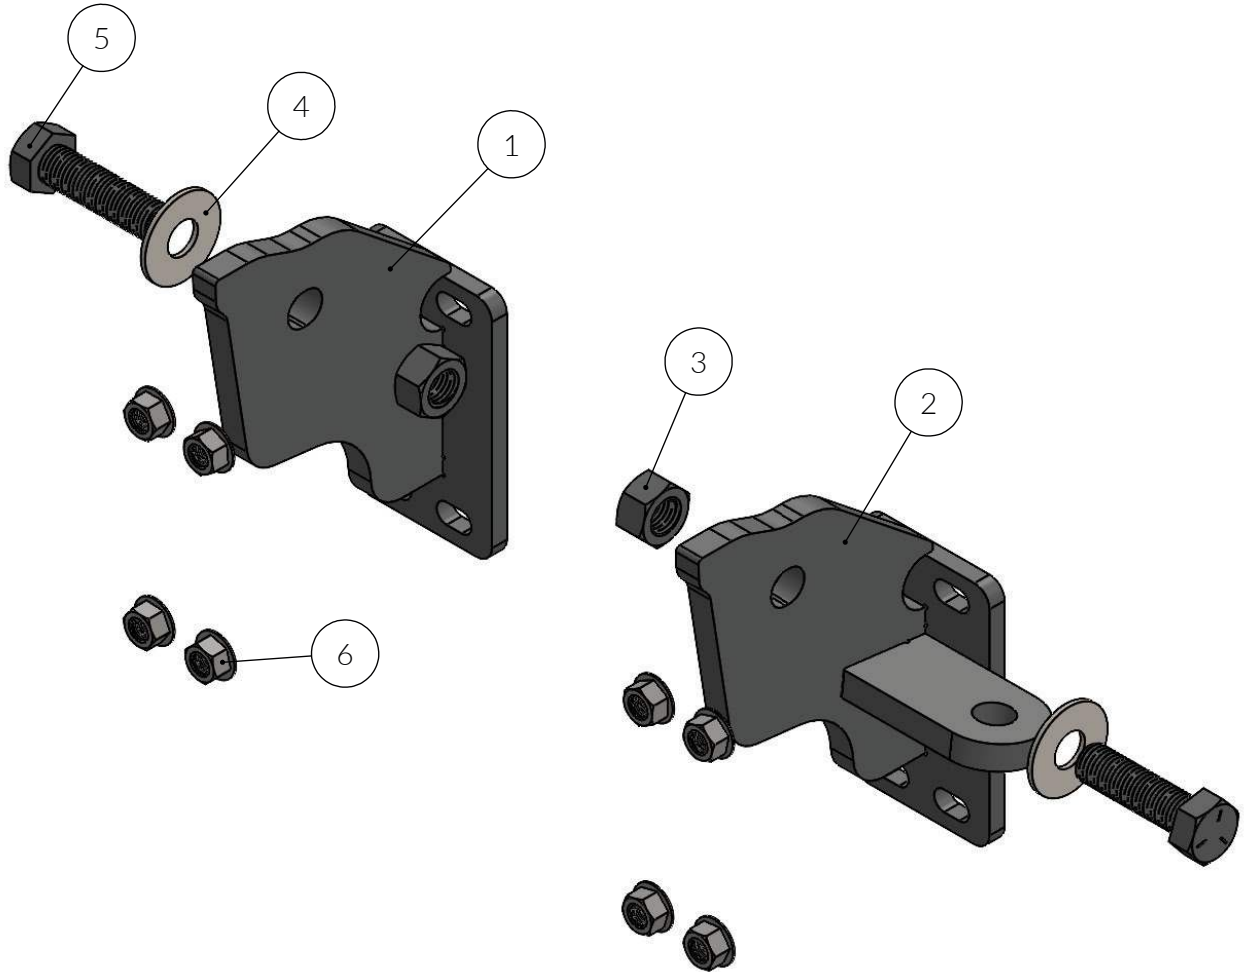

CALL: (888) 902-2777 FOR INSTALLATION QUESTIONS OR EMAIL: INFO@EX-GUARD.COM

PARTS LIST - XG-04MH

BOLT KIT - XG-BRK2 & XG-BRK23

COMPATIBLE GUARDS

- Check <https://ex-guard.com/>

ITEM NO.	PART NUMBER	DESCRIPTION	QTY.
1	XG-04MH-BR10DR	MOUNTING BRACKET (DS)	1
2	XG-04MH-BR10PS	MOUNTING BRACKET (PS)	1
3	XG-001-100CNUC0Z	1-8 HEX NUT	2
4	XG-001-100NWMCOY	1' USS MIL-CARB WASHER	2
5	XG-001-100C350HCS8Y	1-8 X 3.5 HEX HEAD BOLT	2
6	XG-001-62CNWF0Z_HARD	5/8-11 FLANGE AUTO LOCKNUT	8