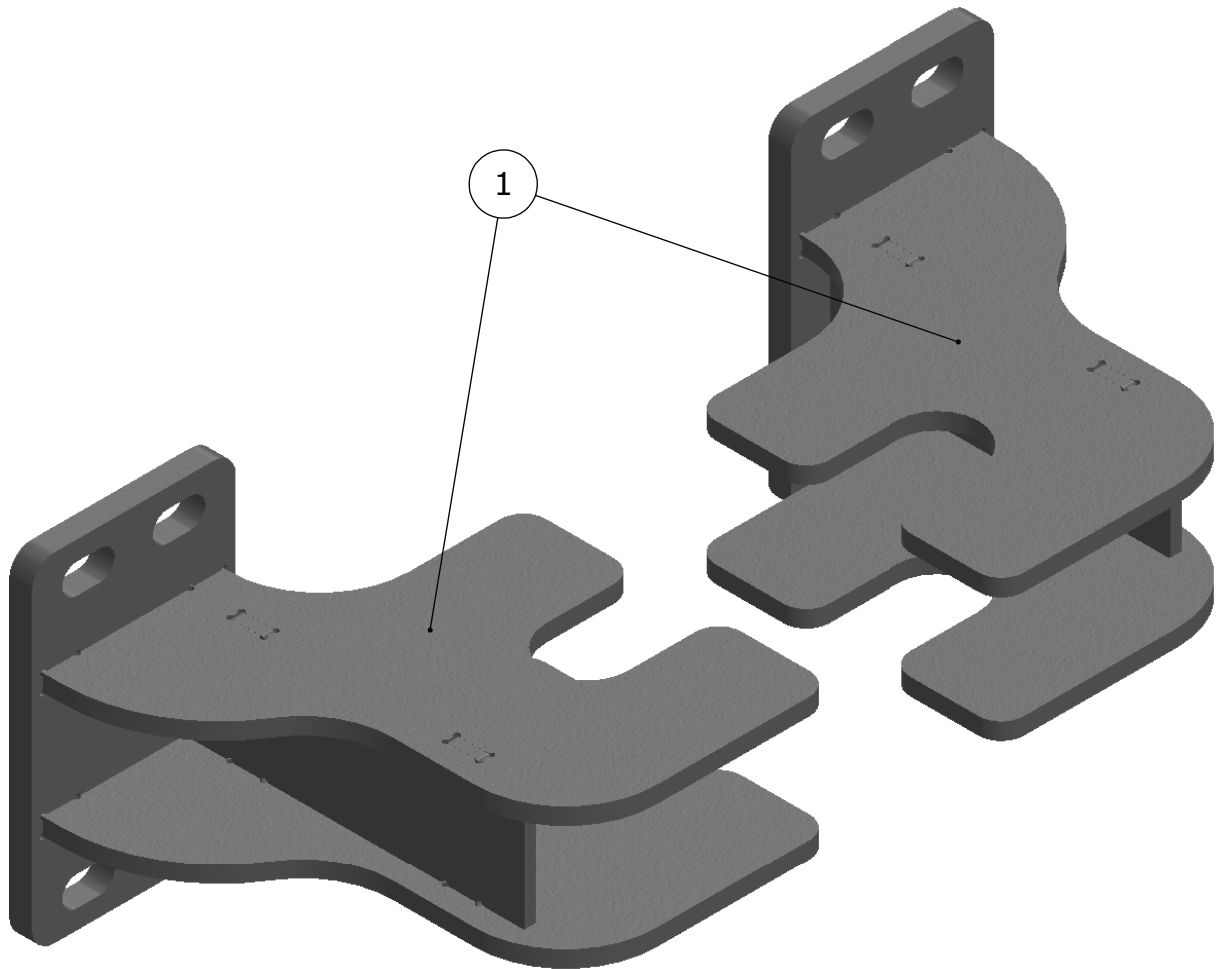

# PARTS LIST - XG-03P387

## COMPATIBLE GUARDS

- XG-B100, XG-125, XG-150, XG-195
- LT-325, LT-350
- HD-400, HD-425, HD-450, HD-495

ITEM NO.	PART NUMBER	DESCRIPTION	QTY.
1	XG-03P387-BR10	MOUNTING BRACKET	2

**ATTENTION!! Any Ex-Guard grille guard, bracket kit, or hardware must be used with corresponding Ex-Guard components. Use of any other product or brand with Ex-Guard products will immediately void the warranty provided by Ex-Guard Industries.**