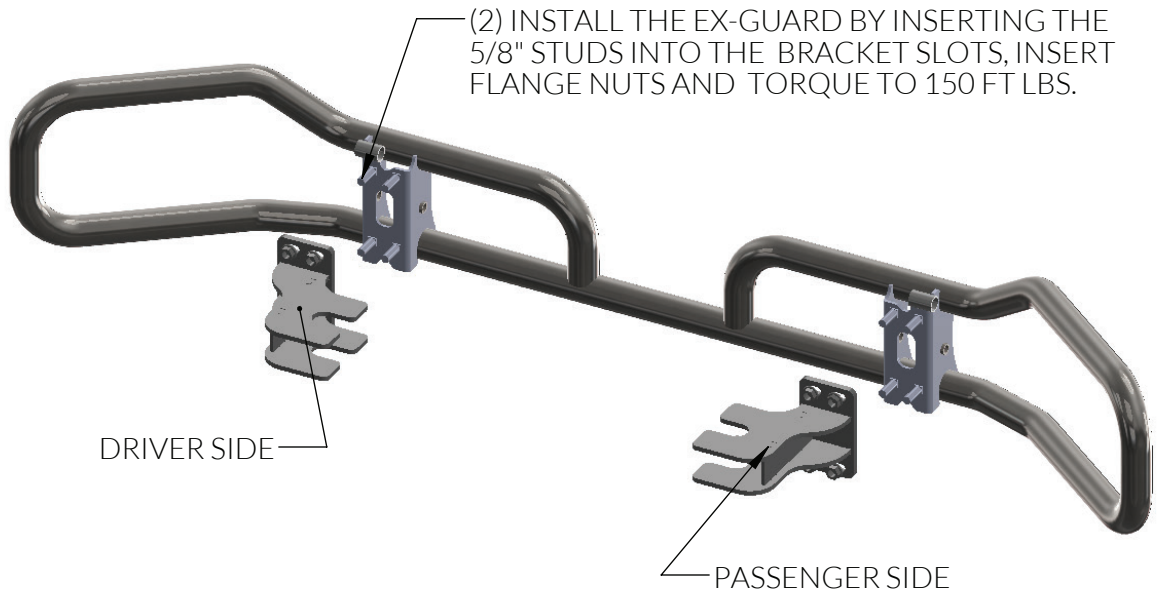

CALL: (888) 902-2777 FOR INSTALLATION QUESTIONS OR EMAIL: INFO@EX-GUARD.COM

MOUNTING INSTRUCTIONS - XG-03P387 MT

PETERBILT 387 '03 - CURRENT

(2) ROTATE THE BRACKET INTO THE FRAME OF THE TRUCK.