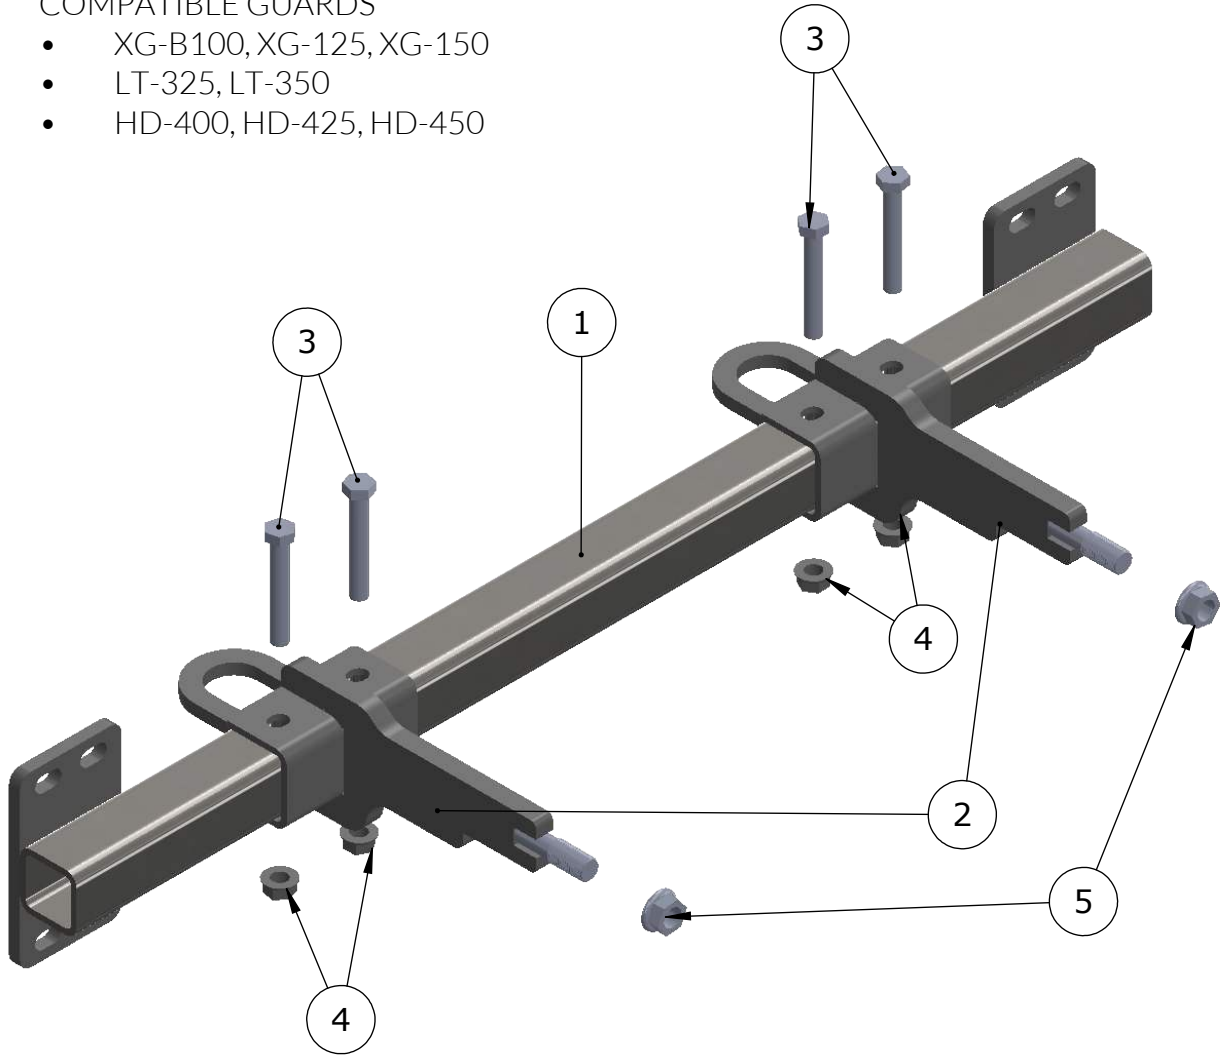

PARTS LIST - XG-06P3

BOLT KIT - XG-BRK7 & XG-BRK9

COMPATIBLE GUARDS

- XG-B100, XG-125, XG-150
- LT-325, LT-350
- HD-400, HD-425, HD-450

ITEM NO.	PART NUMBER	DESCRIPTION	QTY.
1	XG-06P3-BR09	XG-06PS SUB-ASSY	1
2	XG-06P3-BR08	XG-06PS SUB-ASSY BRACKET	2
3	XG-001-62C400HCS8Y	5/8-11X4 Hex CapGR8 Z&Y	4
4	XG-001-62CNWF0Z_HARD	5/8-11 Serr FlangeLn Hard ZINC	4
5	XG-001-75CNUF0Z	3/4-10 AUTOMATION FLG LN GR8 ZINC WITH TOP COAT	2