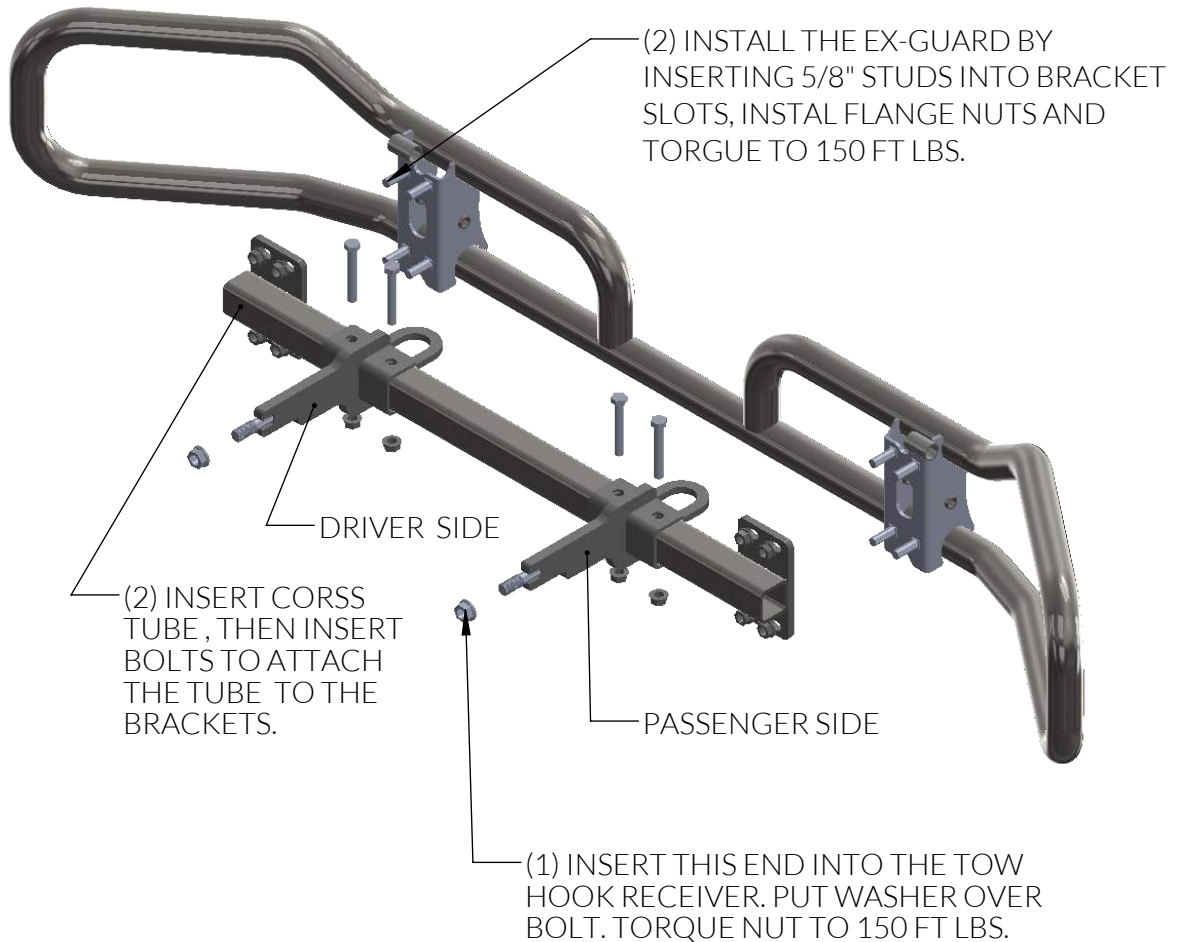

PARTS LIST - XG-06P3

BOLT KIT - XG-BRK7 & XG-BRK9

COMPATIBLE GUARDS

- XG-B100, XG-125, XG-150
- LT-325, LT-350
- HD-400, HD-425, HD-450

ITEM NO.	PART NUMBER	DESCRIPTION	QTY.
1	XG-06P3-BR09	XG-06PS SUB-ASSY	1
2	XG-06P3-BR08	XG-06PS SUB-ASSY BRACKET	2
3	XG-001-62C400HCS8Y	5/8-11X4 Hex CapGR8 Z&Y	4
4	XG-001-62CNWF0Z_HARD	5/8-11 Serr FlangeLn Hard ZINC	4
5	XG-001-75CNUF0Z	3/4-10 AUTOMATION FLG LN GR8 ZINC WITH TOP COAT	2

MOUNTING INSTRUCTIONS - XG-06P3 MTS INS

PETERBILT 325 SERIES , 330 SERIES, 377 SERIES, 382 SERIES ('06)

888.902.2777 / INFO@EX-GUARD.COM

CALL FOR INSTALLATION QUESTIONS

EX-GUARD[®]

IMPORTANT!! Any Ex-Guard grille guard, bracket kit, or hardware must be used with corresponding Ex-Guard components. Use of any other product or brand with Ex-Guard products will immediately void the warranty provided by Ex-Guard Industries.